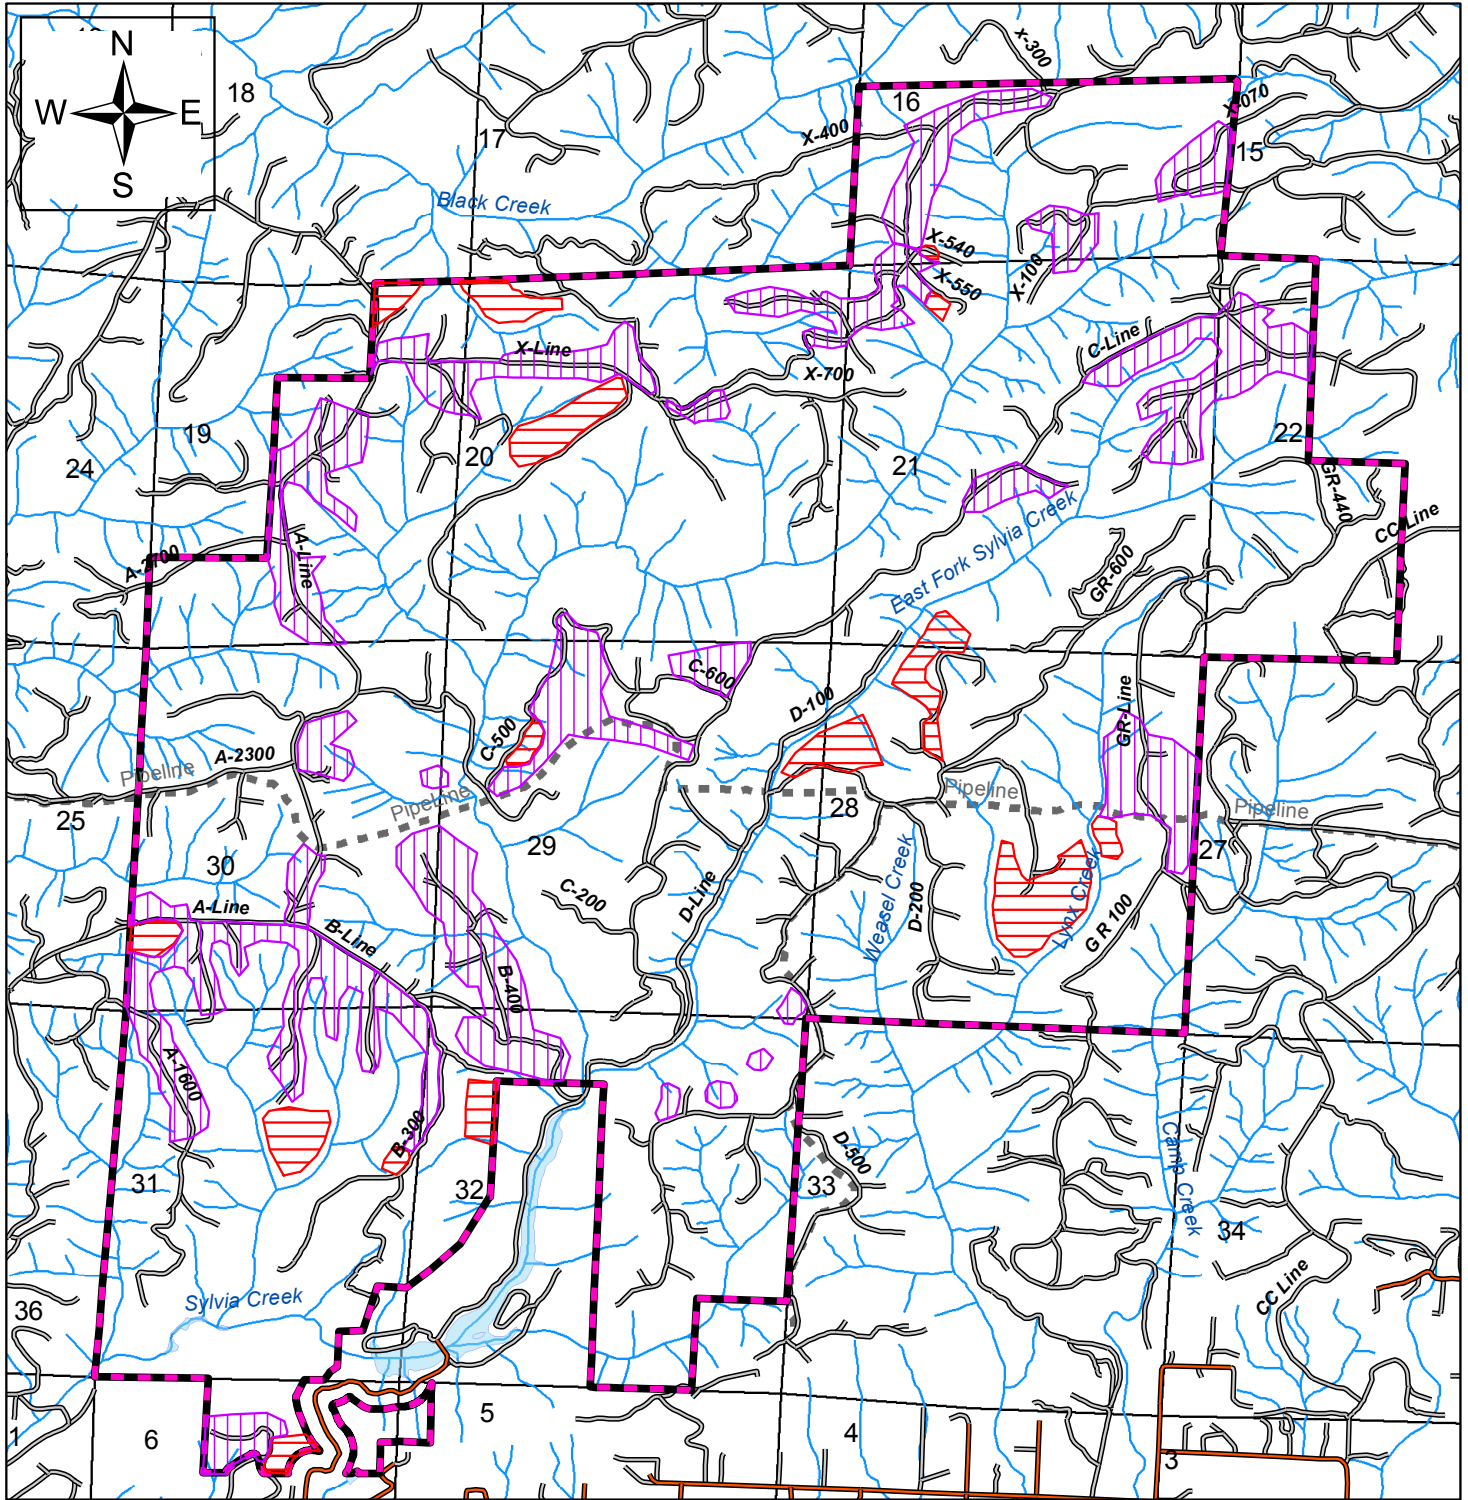

# 2008 Blowdown Harvest Plan

- Section Line
- Stream
- Paved Road
- Gravel Road
- City Forest Boundary
- Major Blowdown
- Scattered\_Blowdown

Montesano City Forest

Jan. 8, 2008